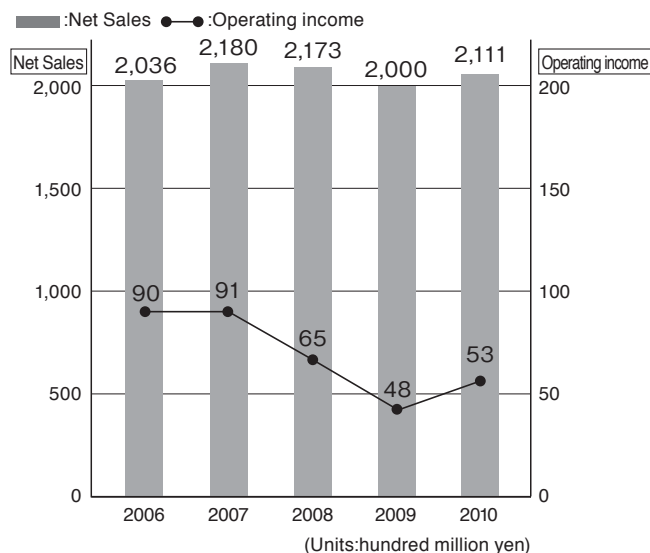

Medical Related Solutions Business

KONOIKE MEDICAL CO.,LTD. provides hospital logistics which support hospital management and patients. Our company holds the largest network of sterilization centers with over 10 sites across Japan, providing sterilization and hospital distribution services to approximately 500 medical facilities. We also offer irrigation, inspection, display manufacturing, and distribution from overseas to medical equipment manufacturers at located 5 in Japan.

Human Resource Solutions Business

We offer a people-focused, multi sourcing service that meets the needs of all work types and partner companies within the steel, food, and transport industries. Also, as a response to the growing needs of our customers, we offer business and Japanese language training to Nikkei* staff and people from other countries, and offer training in a wide variety of ranging fields.

*Philippine nationals of Japanese descent

Net Sales

[Net Sales / Operating Income Transition (Group)]