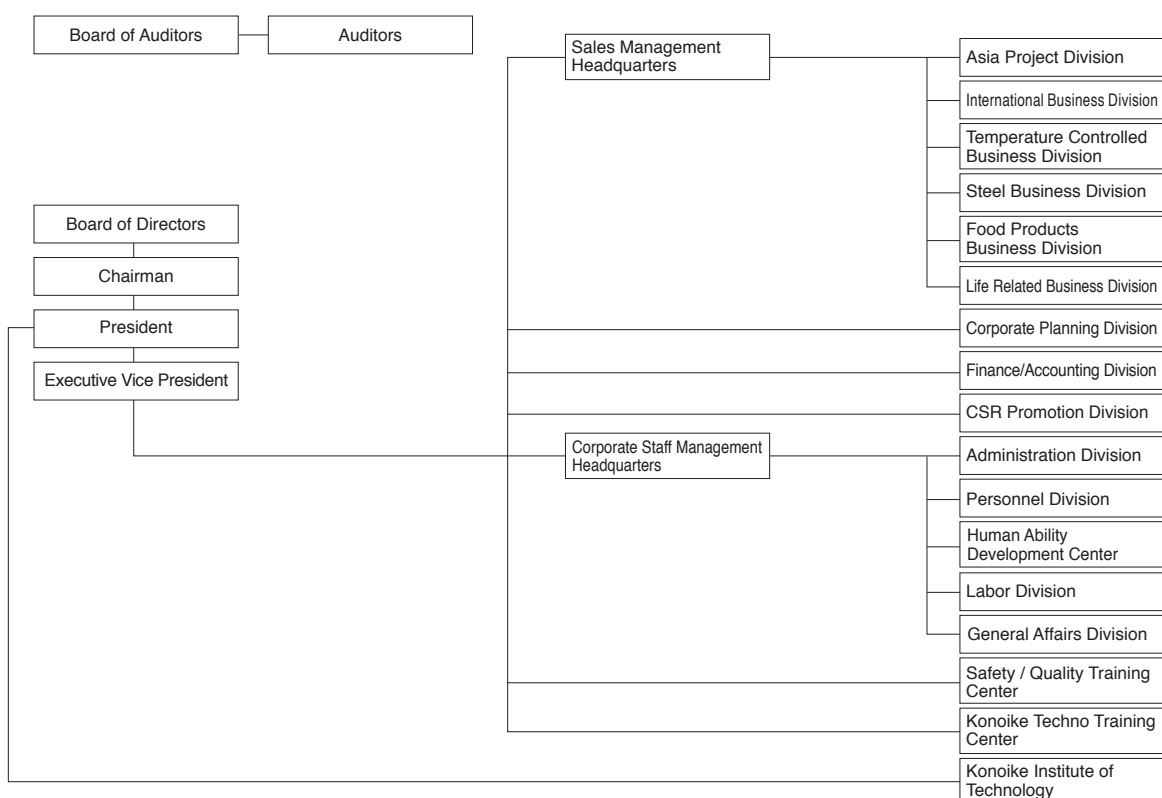

◎: Representative Executive Director ○: Director

(As of January 1st, 2012)

Organization chart

(As of January 1st, 2012)